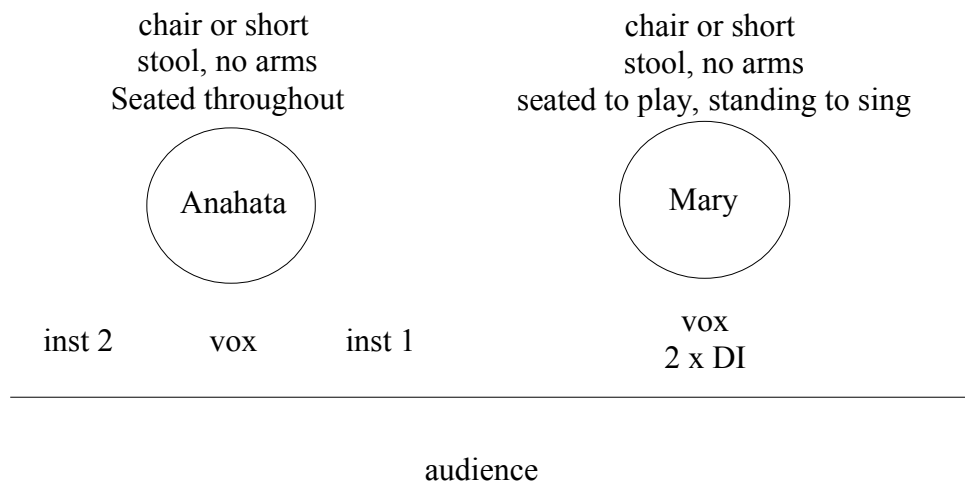

### Channels

Channel	Instruments	Performer
Vocal mic	Vocals (speech & song)	Mary
DI (provided) <sup>1</sup>	Banjo	
DI (provided) <sup>1</sup>	Concertina	
Instrument mic 1 <sup>2</sup>	Cello Melodeon L Concertina L	Anahata
Instrument mic 2 <sup>2</sup>	Melodeon R Concertina R	
Vocal mic	Vocals (speech)	

### Stage Layout

(audience view)